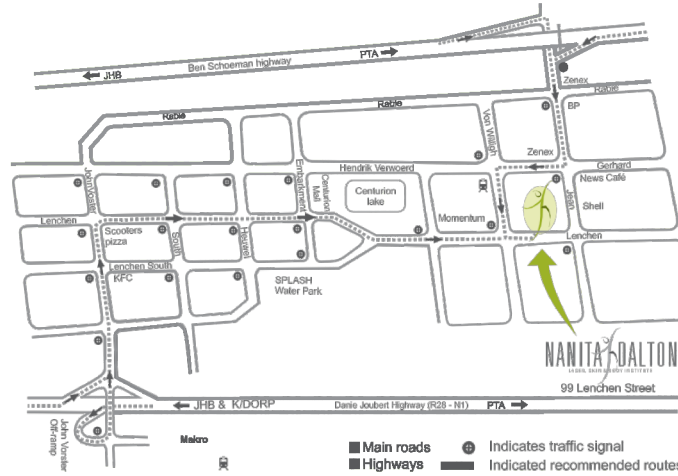

LASER HAIR REMOVAL

AREA	1st Treatment	Follow-Up
FOREARMS	R 1200	R 900
FULLARMS	R 1600	R 1200
LEGS	R 3200	R 2400
HALF LEGS	R 1600	R 1200

EYE & BROW TREATMENTS

EYEBROW SHAPE	R 80
EYEBROW TINT	R 100
EYELASH TINT	R 100
EYEBROW LAMINATION	R 500
EYELASH LAMINATION	R 530

MEDICAL PEDICURE

BASIC PEDICURE	R 330
DELUXE PEDICURE & LOWER LEG	R 400
MEDI SOLUTION FOOT PEEL	R 450
BASIC INGROWN TOENAIL TREATMENT	R 220
TREATING THICK TOENAILS	R 230
TOENAIL CARE WITH GEL OVERLAY	R 260

Notes:

Business Hours:
Mon - Fri: 08:00 - 16:00
Saturday: By Appointment

Emergency Number / Whatsapp:
083 460 3019

99
AESTHETICS
MILDRED MASABANE
99 LENCHEN AVE, NORTH
DIE HOEWES, CENTURION
012 663 1041

MILDRED MASABANE
99 LENCHEN AVE, NORTH
DIE HOEWES, CENTURION
012 663 1041